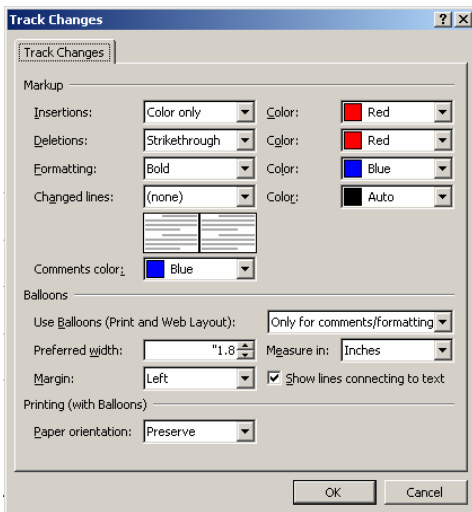

(Word2003)

options... show track changes Tools

Insertions: **color only** color: **Red**  
 Deletions: **Strikethrough** color: **Red**  
 Formatting: **Bold** color: **Blue**  
 Changed lines: **none**  
 Comments color: **Blue**  
 Use Balloons: **Only for comments/formatting**  
 Preferred width: **1.8 Inches**

delete track changes

Bold options

Insert comment

Final

track changes